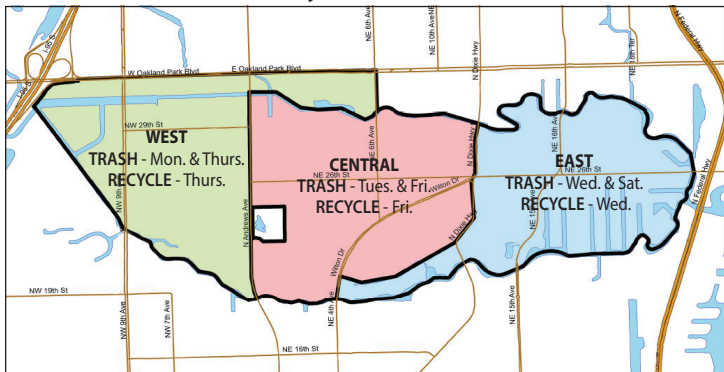

WILTON MANORS 2020 COLLECTION SCHEDULES

Trash & Recycle Collection Zones

Bulk, HHW & Shredding Schedules

Legend: Bulk Pick-up dates per zone

Condo bulk will be collected Saturdays on: 3/28, 6/27, 9/26, and 12/26.

Household Hazardous Waste (HHW) - Must schedule an appointment*

Shredding/harddrive events at City Hall are Saturdays on: 1/25 and 8/22, 9am - 11am.

January							February							March							April						
S	M	T	W	Th	F	S	S	M	T	W	Th	F	S	S	M	T	W	Th	F	S	S	M	T	W	Th	F	S
		1	2	3	4							1		1	2	3	4	5	6	7				1	2	3	4
5	6	7	8	9	10	11	2	3	4	5	6	7	8	8	9	10	11	12	13	14	5	6	7	8	9	10	11
12	13	14	15	16	17	18	9	10	11	12	13	14	15	15	16	17	18	19	20	21	12	13	14	15	16	17	18
19	20	21	22	23	24	25	16	17	18	19	20	21	22	22	23	24	25	26	27	28	19	20	21	22	23	24	25
26	27	28	29	30	31		23	24	25	26	27	28	29	29	30	31					26	27	28	29	30		